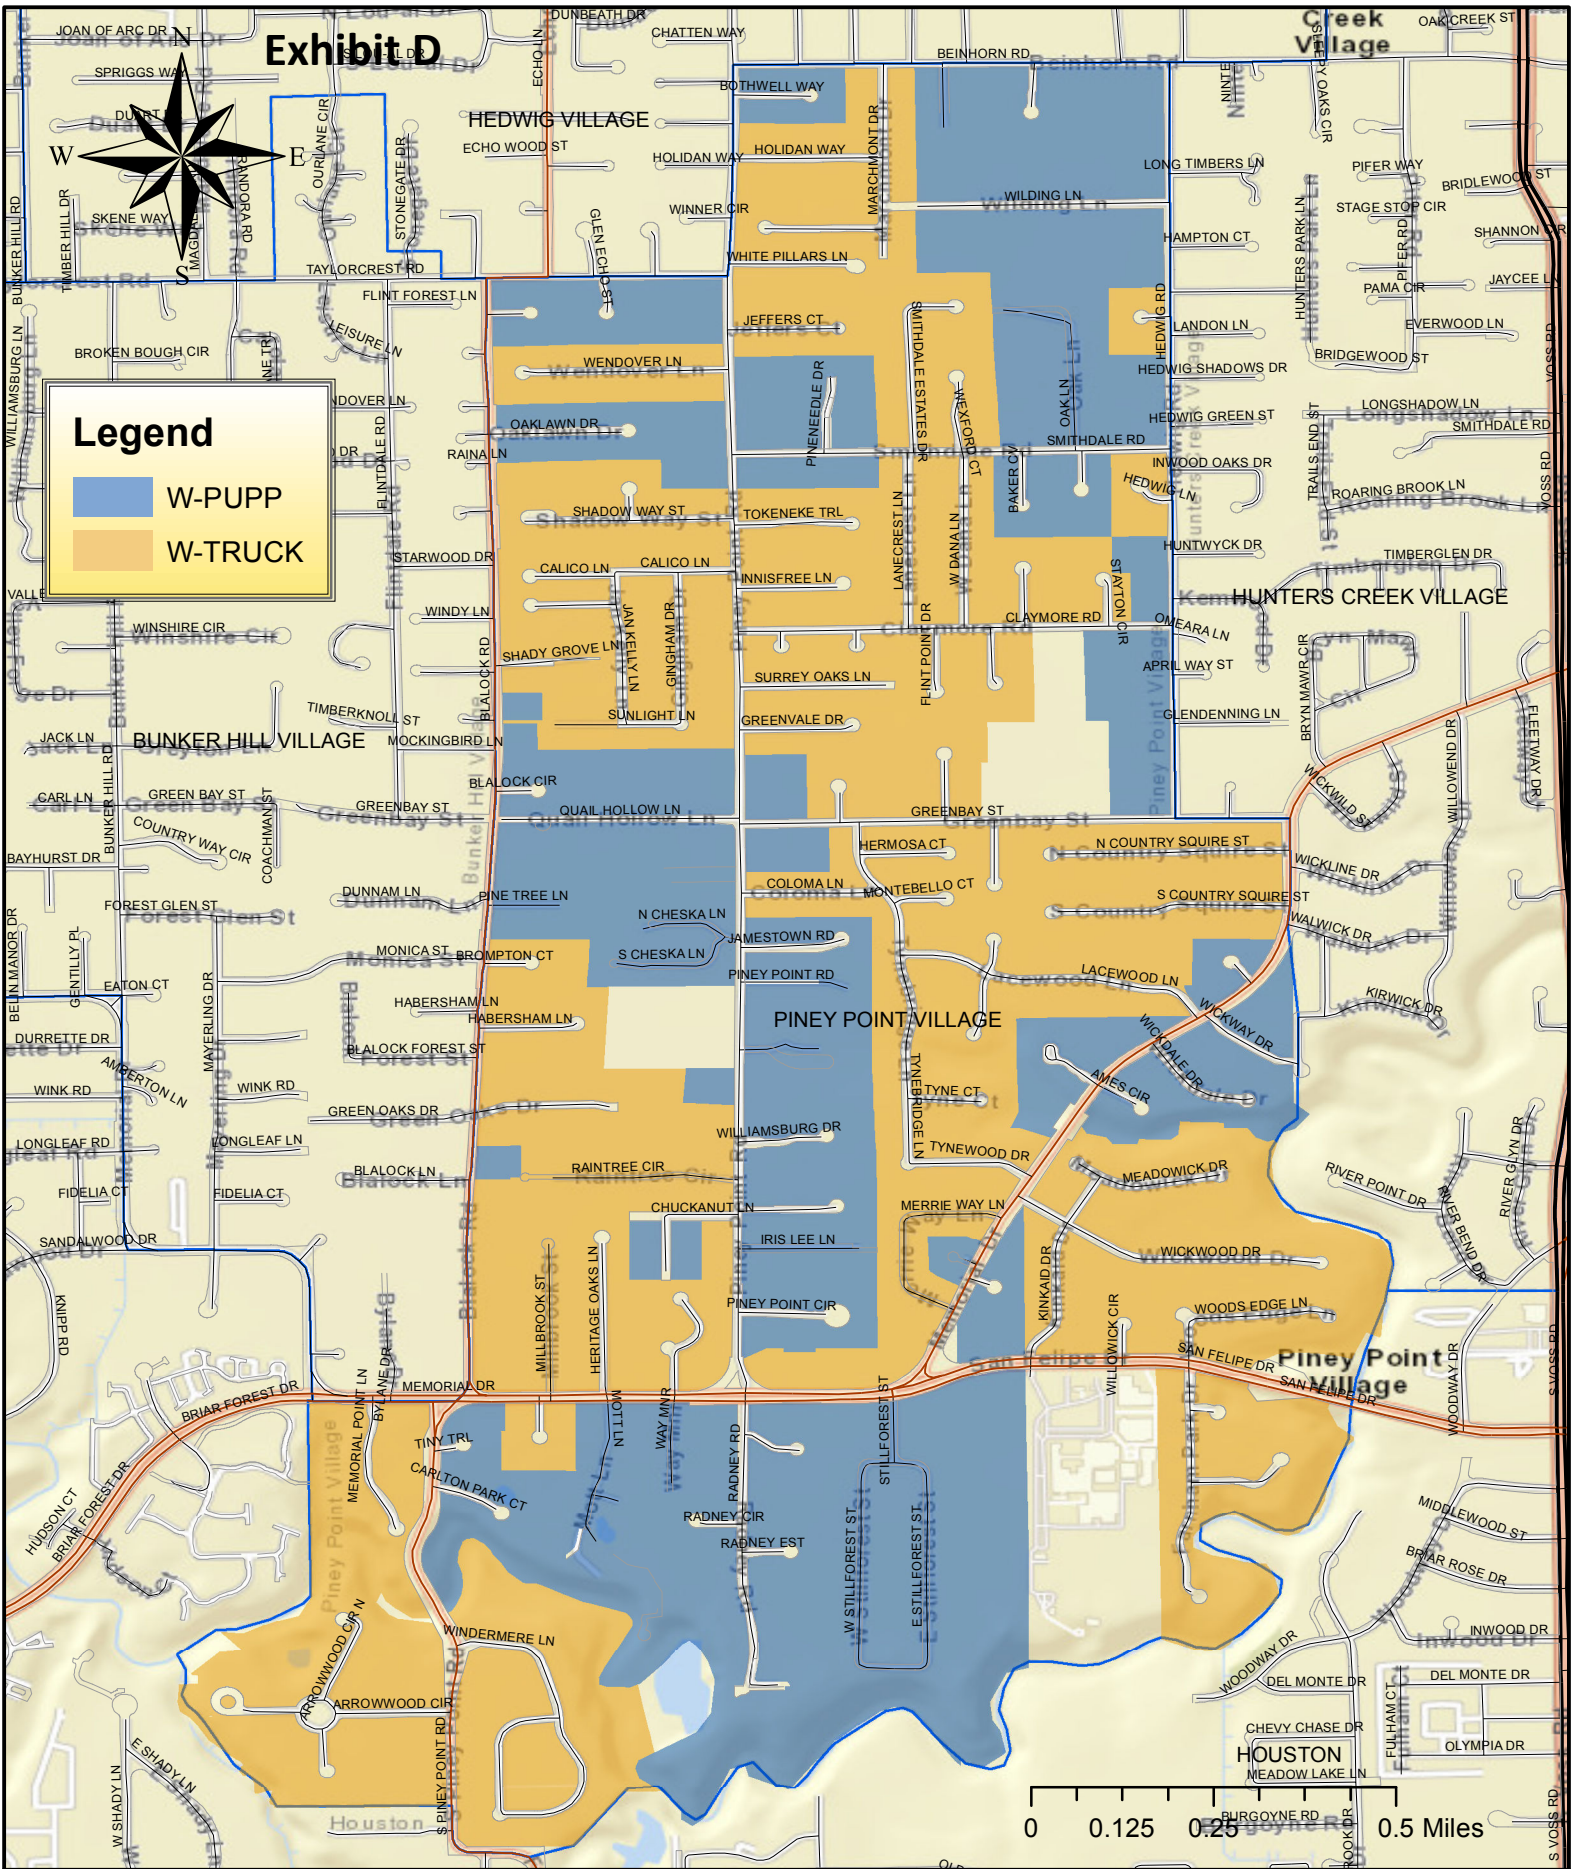

Exhibit D

Legend

- W-PUPP
- W-TRUCK

PINEY POINT VILLAGE GFL RECYCLE SERVICE AREAS